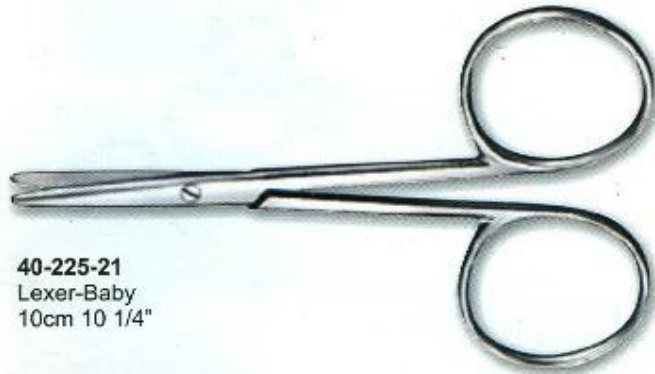

40-283-26
Universal Scissors

40-284-26
Barber Scissor
Straight

40-285-26
Trimming Scissor

40-286-26
Sharp Scissor 8"

40-287-26
Sharp Scissor 7"

40-288-26
Moon Scissor 7"

40-289-26
Tailoring Scissor
7", 8", 9"

Surgical Instruments

Commonly Use in Veterinary

40-221-21
Operating Scissors
16.5cm 6 1/2"

40-222-21
Operating Scissors
20.5cm 8"

40-223-21
Operating Scissors
14.5cm 5 3/4"

40-224-21
Iris Scissors
10cm 4"

40-225-21
Lexer-Baby
10cm 10 1/4"

40-226-21
Neurosurgical Scissors
Stully
22.5cm 8 3/4"

40-227-21
Enterotomy Scissors
21.5cm 8 1/2"

40-228-21
Stitch Scissors
Spencer
9cm 3 1/2"

40-229-21
Stitch Scissors
Spencer
13cm 5"

40-230-21
Vascular Scissors
12cm 4 3/4"