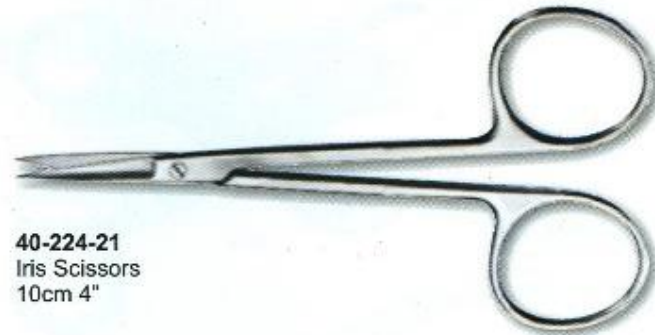

Surgical Instruments

Commonly Use in Veterinary

40-221-21
Operating Scissors
16.5cm 6 1/2"

40-222-21
Operating Scissors
20.5cm 8"

40-223-21
Operating Scissors
14.5cm 5 3/4"

40-224-21
Iris Scissors
10cm 4"

40-225-21
Lexer-Baby
10cm 10 1/4"