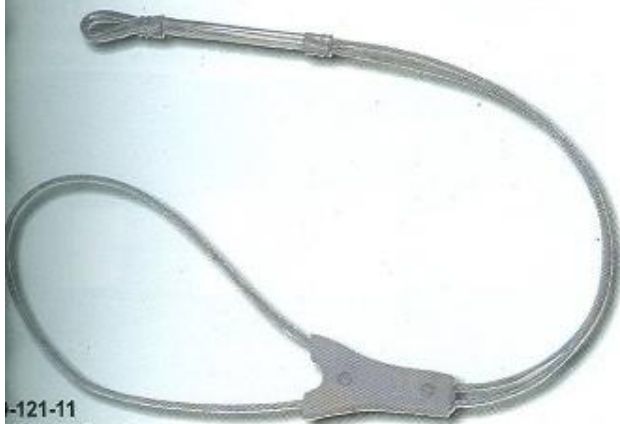

40-121-11
Half Head Snare