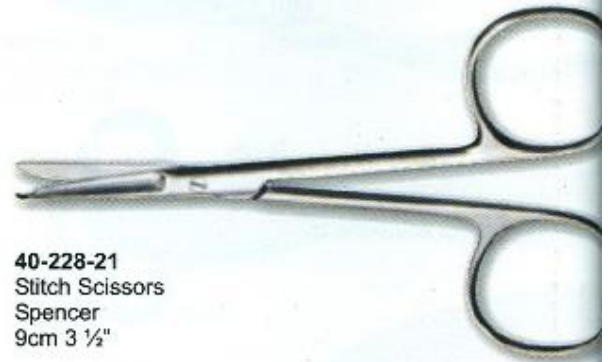

Surgical Instruments

Commonly Use in Veterinary

40-221-21
Operating Scissors
16.5cm 6 1/2"

40-222-21
Operating Scissors
20.5cm 8"

40-223-21
Operating Scissors
14.5cm 5 3/4"

40-224-21
Iris Scissors
10cm 4"

40-225-21
Lexer-Baby
10cm 10 1/4"

40-226-21
Neurosurgical Scissors
Stully
22.5cm 8 3/4"

40-227-21
Enterotomy Scissors
21.5cm 8 1/2"

40-228-21
Stitch Scissors
Spencer
9cm 3 1/2"

40-229-21
Stitch Scissors
Spencer
13cm 5"

40-230-21
Vascular Scissors
12cm 4 3/4"