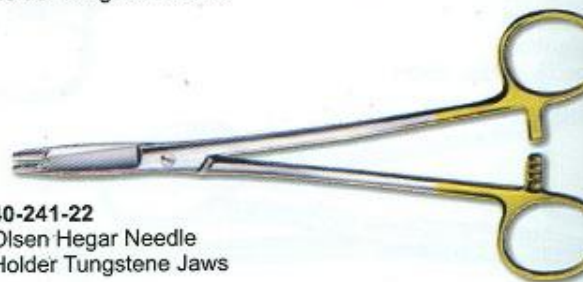

40-240-22
Mathieu Needle
Holder Tungstene Jaws