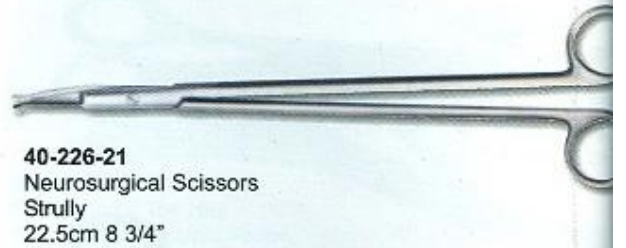

Surgical Instruments

Commonly Use in Veterinary

40-221-21
Operating Scissors
16.5cm 6 1/2"

40-222-21
Operating Scissors
20.5cm 8"

40-223-21
Operating Scissors
14.5cm 5 3/4"

40-224-21
Iris Scissors
10cm 4"

40-225-21
Lexer-Baby
10cm 10 1/4"