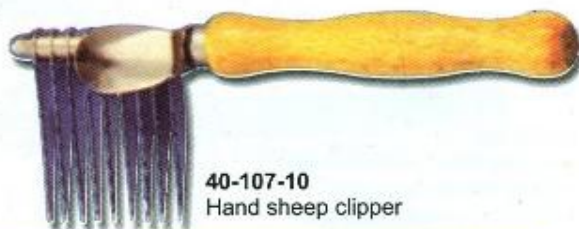

40-105-10
Hand sheep clipper
with wooden handle

40-106-10
Hand sheep clipper

40-107-10
Hand sheep clipper

40-108-10
Hand sheep clipper
with wooden handle

40-109-10
Hand Cattle clipper

40-110-10
Aluminium Mane Comb
with Wooden Handle