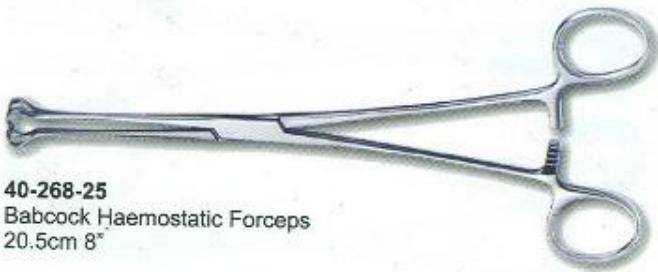

40-264-24

Foerster
Sponge Forceps
25cm 9 3/4"

40-265-24

Haemostatic
Sponge Forceps
25cm 9 3/4"

40-266-24

Backhaus Towel Forceps
16.5cm

Surgical Instruments

40-267-25
Tissue Forceps
25.5cm 10"