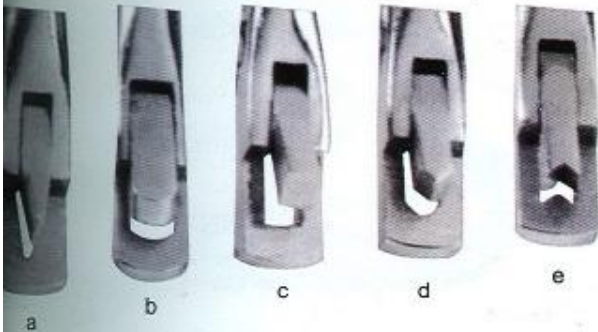

0-137-13
Ear Notcher

0-138-13
Ear Notcher

0-139-13
Y Shape Aluminum
Ear Notcher with 2 sizes

0-140-13
Ear Notcher S.S
Y Shape also in different shapes

40-141-13
Ear Notcher S.S
Clover Design

40-142-13
Ear Notcher S.S
Design in the Center
of the ear