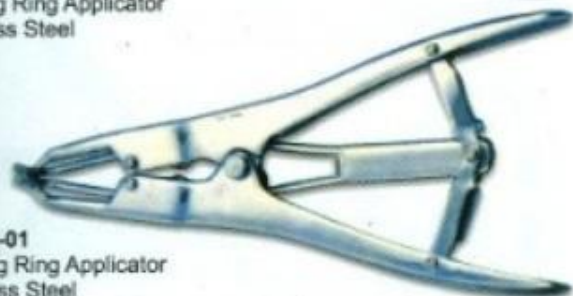

40-005-01
Marking Ring Applicator
Stainless Steel