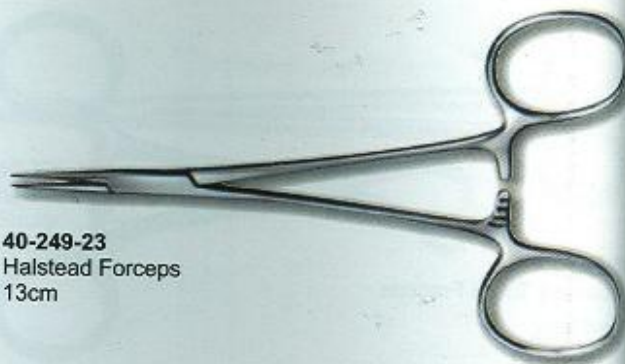

40-243-23
Young Tongue Forceps
with Rubber Pads

40-244-23
Baby Tongue Forceps
with Rubber Pads

40-245-23
Doyen Intestinal
Clamp, 23cm

40-246-23
Crile-Wood
Needle Holder, 15cm

40-247-23
Gillies
16cm

40-248-23
Olsen Hegar
Needle Holder