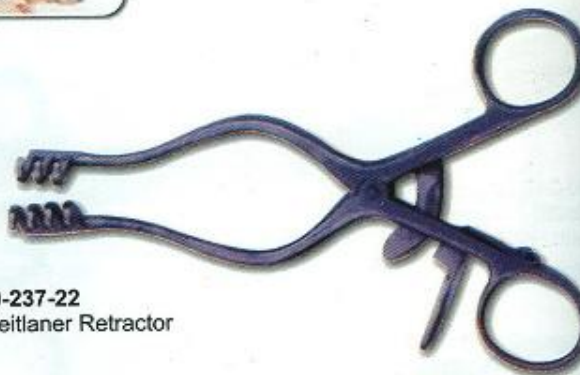

40-237-22
Weitlaner Retractor