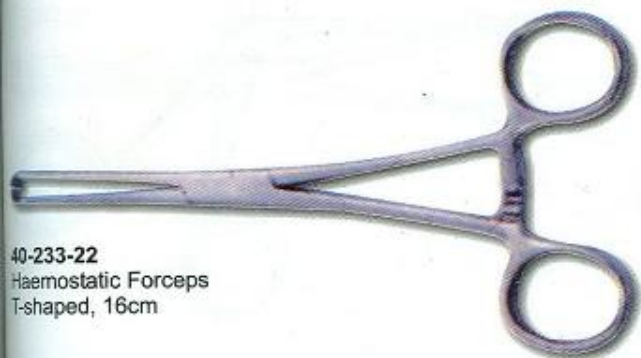

Surgical Instruments

40-232-22
Backhaus Towel Forceps

40-237-22
Weitlaner Retractor

40-233-22
Haemostatic Forceps
T-shaped, 16cm

40-238-22
Forceps

40-234-22
Metzenbaum Scissors

40-239-22
Mathieu Needle Holder