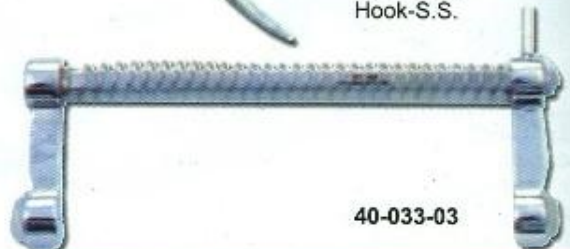

40-032-03
Hook-S.S.

40-033-03